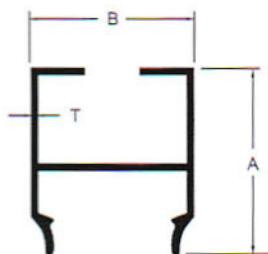

PHOTO FRAME

S. NO.	SEC. NO.	C/L	A	B	T	WT. RANGE
1	3075	12'	16.8	12.4	0.85	0.330 - 0.350
2	3076	12'	16.8	12.4	0.75	0.300 - 0.330

PHOTO FRAME

S. NO.	SEC. NO.	C/L	A	B	T	WT. RANGE
1	7452	12'	20	17.5	0.8	0.480 - 0.500

All dimensions in (mm) & Wt. range in (kg.)